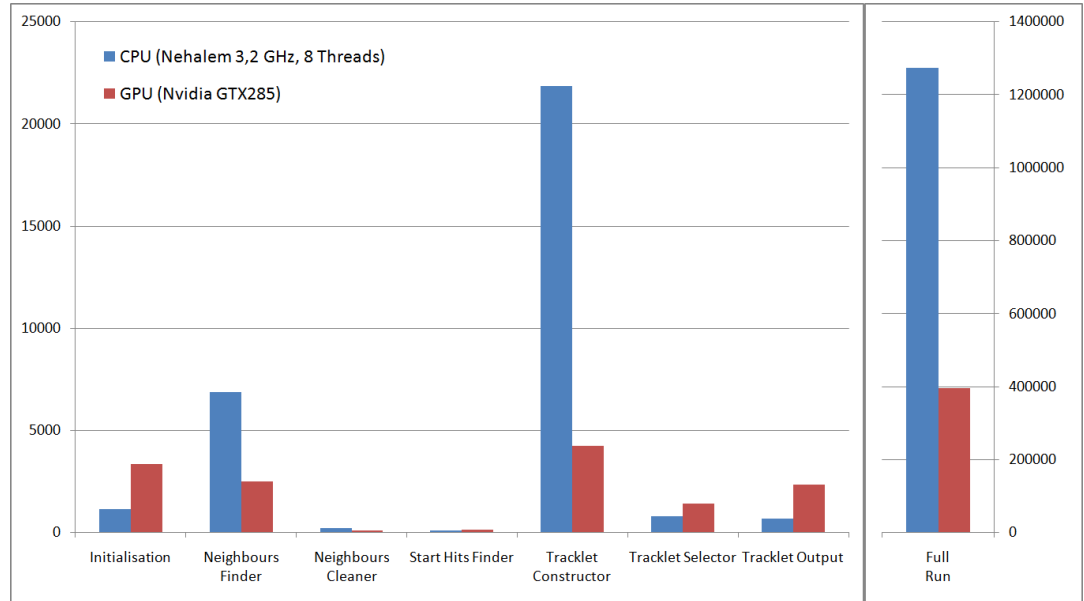

# Alice TPC Online Tracker for GPU

- GPU Tracker Features:
- Multiple slices in parallel
  - Tracklet rescheduling among Multiprocessors
  - Asynchronous DMA transfer
  - Same efficiency as CPU-Tracker

CUDA Device-Utilization: 67  
(during Tracklet Constructor)

GPU Tracker Performance: GPU / CPU Ratio: 3,22

## Asynchronous DMA transfer (12 Slices in parallel)