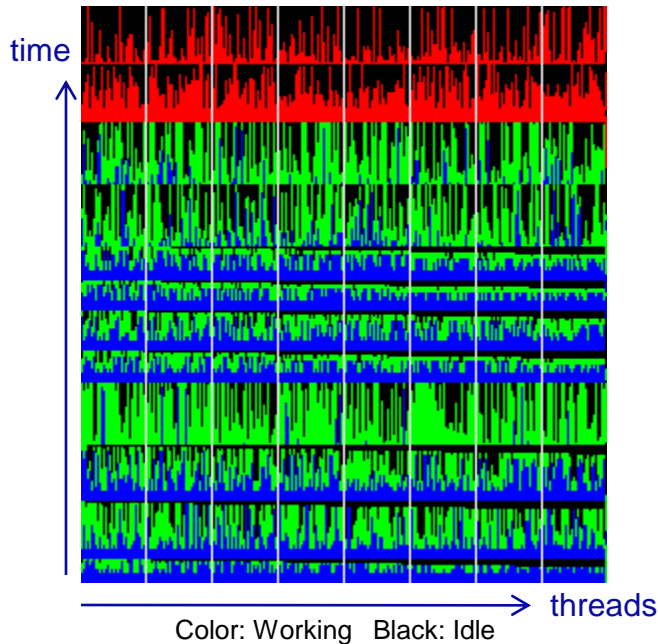

# Alice TPC Online Tracker for GPU

- GPU Tracker Features:
- Multiple slices in parallel
  - Tracklet rescheduling among Multiprocessors
  - Asynchronous DMA transfer
  - Same efficiency as CPU-Tracker

CUDA Device-Utilization: 67  
(during Tracklet Constructor)

GPU Tracker Performance: GPU / CPU Ratio: 3,22

## Asynchronous DMA transfer (12 Slices in parallel)